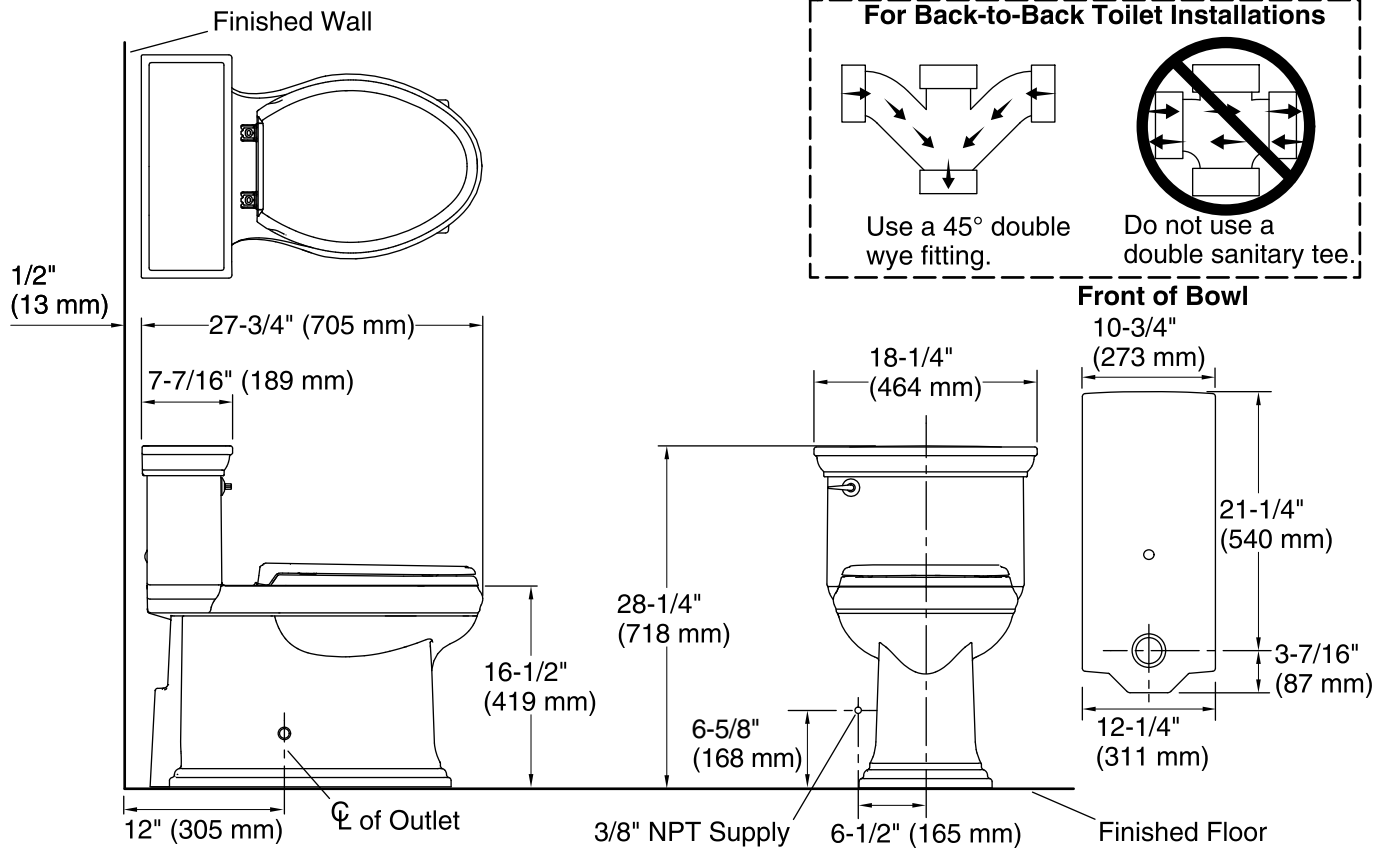

Memoirs® Stately Comfort Height®

One-piece compact elongated chair height toilet

K-6428

Features

- One-piece toilets integrate the tank and bowl into a seamless, easy-to-clean design.
- Compact elongated bowl offers added comfort while occupying the same space as a round bowl.
- Comfort Height® feature offers chair-height seating that makes sitting down and standing up easier for most adults.
- 1.28 gallons per flush (gpf).
- Skirted trapway simplifies cleaning.
- Standard left-hand trip lever included.
- Glenbury™ Quiet-Close™ with Grip-Tight seat.
- Patented ReadyLock™ installation system is a simple solution for skirted toilets that saves time, hassle, and eliminates the need to drill into the floor for a standard 12-inch rough-in.
- Supply line not included.
- Coordinates with other products in the Memoirs collection.

Installation

- Standard 12-inch rough-in.
- 10-inch and 14-inch rough-in kits are also available.

Water Conservation & Rebates

- WaterSense® toilets meet strict EPA flushing guidelines, including using at least 20 percent less water than 1.6-gallon toilets.
- Eligible for consumer rebates in some municipalities.

THE BOLD LOOK
OF **KOHLER**®

Memoirs® Stately Comfort Height®

One-piece compact elongated chair height toilet

K-6428

Technical Information

All product dimensions are nominal.

Toilet type:	One-piece, Floor-mount
Waste Outlet:	Floor
Bowl shape:	Compact elongated
Flush type:	AquaPiston®
Trap passageway:	2-1/8" (54 mm)
Water Consumption	
Full:	1.28 gpf (4.8 lpf)
Water surface size:	9-5/8" x 7-3/8" (244 mm x 187 mm)
Rim to water surface:	5-3/8" (137 mm)
Rough-in:	12" (305 mm)
Seat-mounting holes:	5-1/2" (140 mm)

Notes

Install this product according to the installation instructions.

For back-to-back toilet installations: Use only a 45° double wye fitting.

ADA, OBC, CSA B651 compliant when installed to the specific requirements of these regulations.